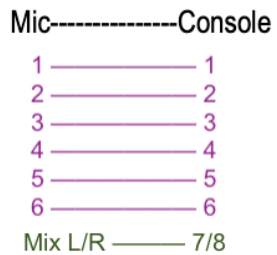

Input Channeling

Output Channeling:

- Provided by m-pact
- = House Shure SM81 (2) for in-ears
 - = Shure wireless (6) for vocals
 - = Bar Stool (6)
 - = Special position lighting
 - = Straight mic stand (6) with round bottom and large Shure clip